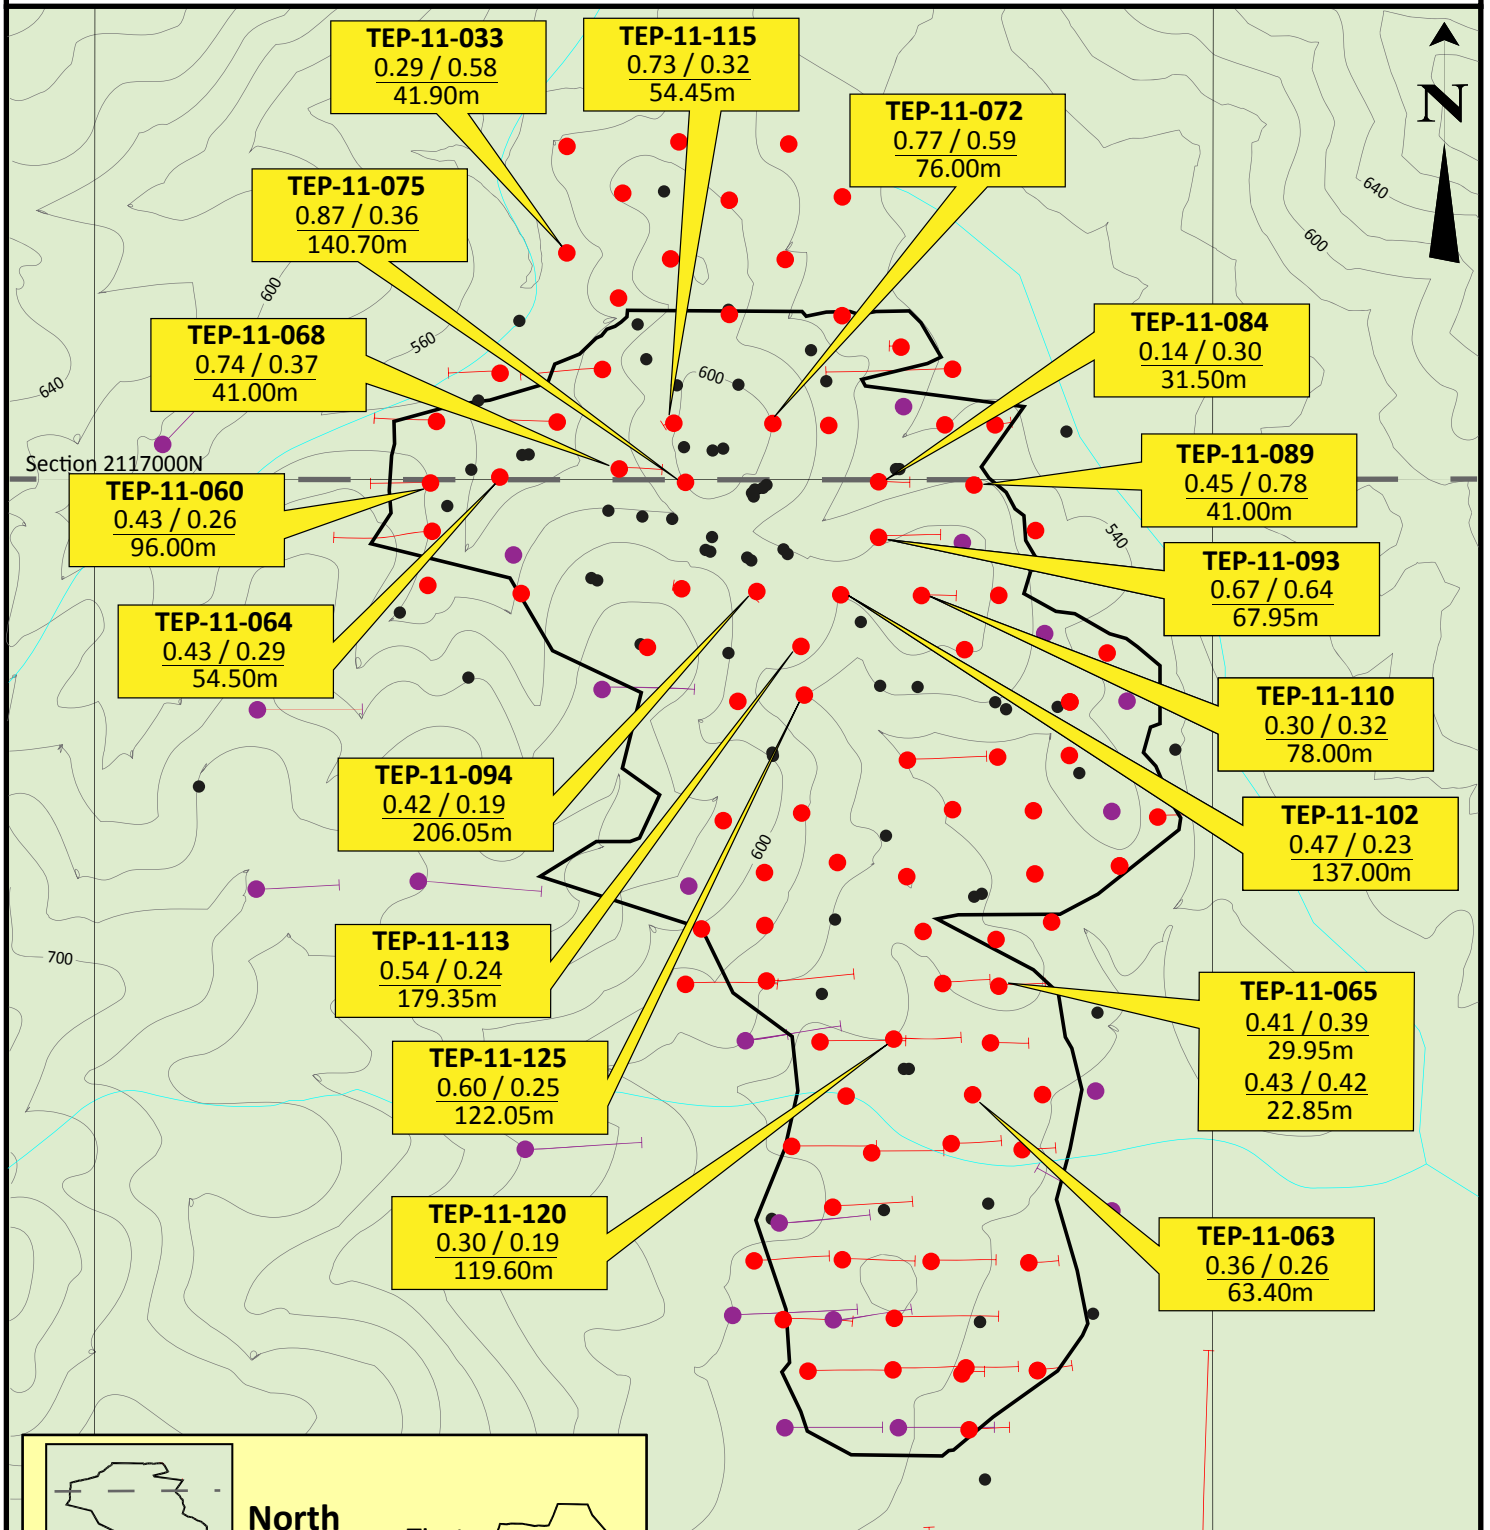

# Tepal Project - 2011 North Zone Drilling

**LEGEND**

- 2011 Geologix Infill or Expansion Drilling
- Previous GIX Drilling
- Historic Drilling
- PEA Resource Outline

Au(g/t)/Cu(%)  
metres

**GEOLOGIX**  
EXPLORATIONS INC.